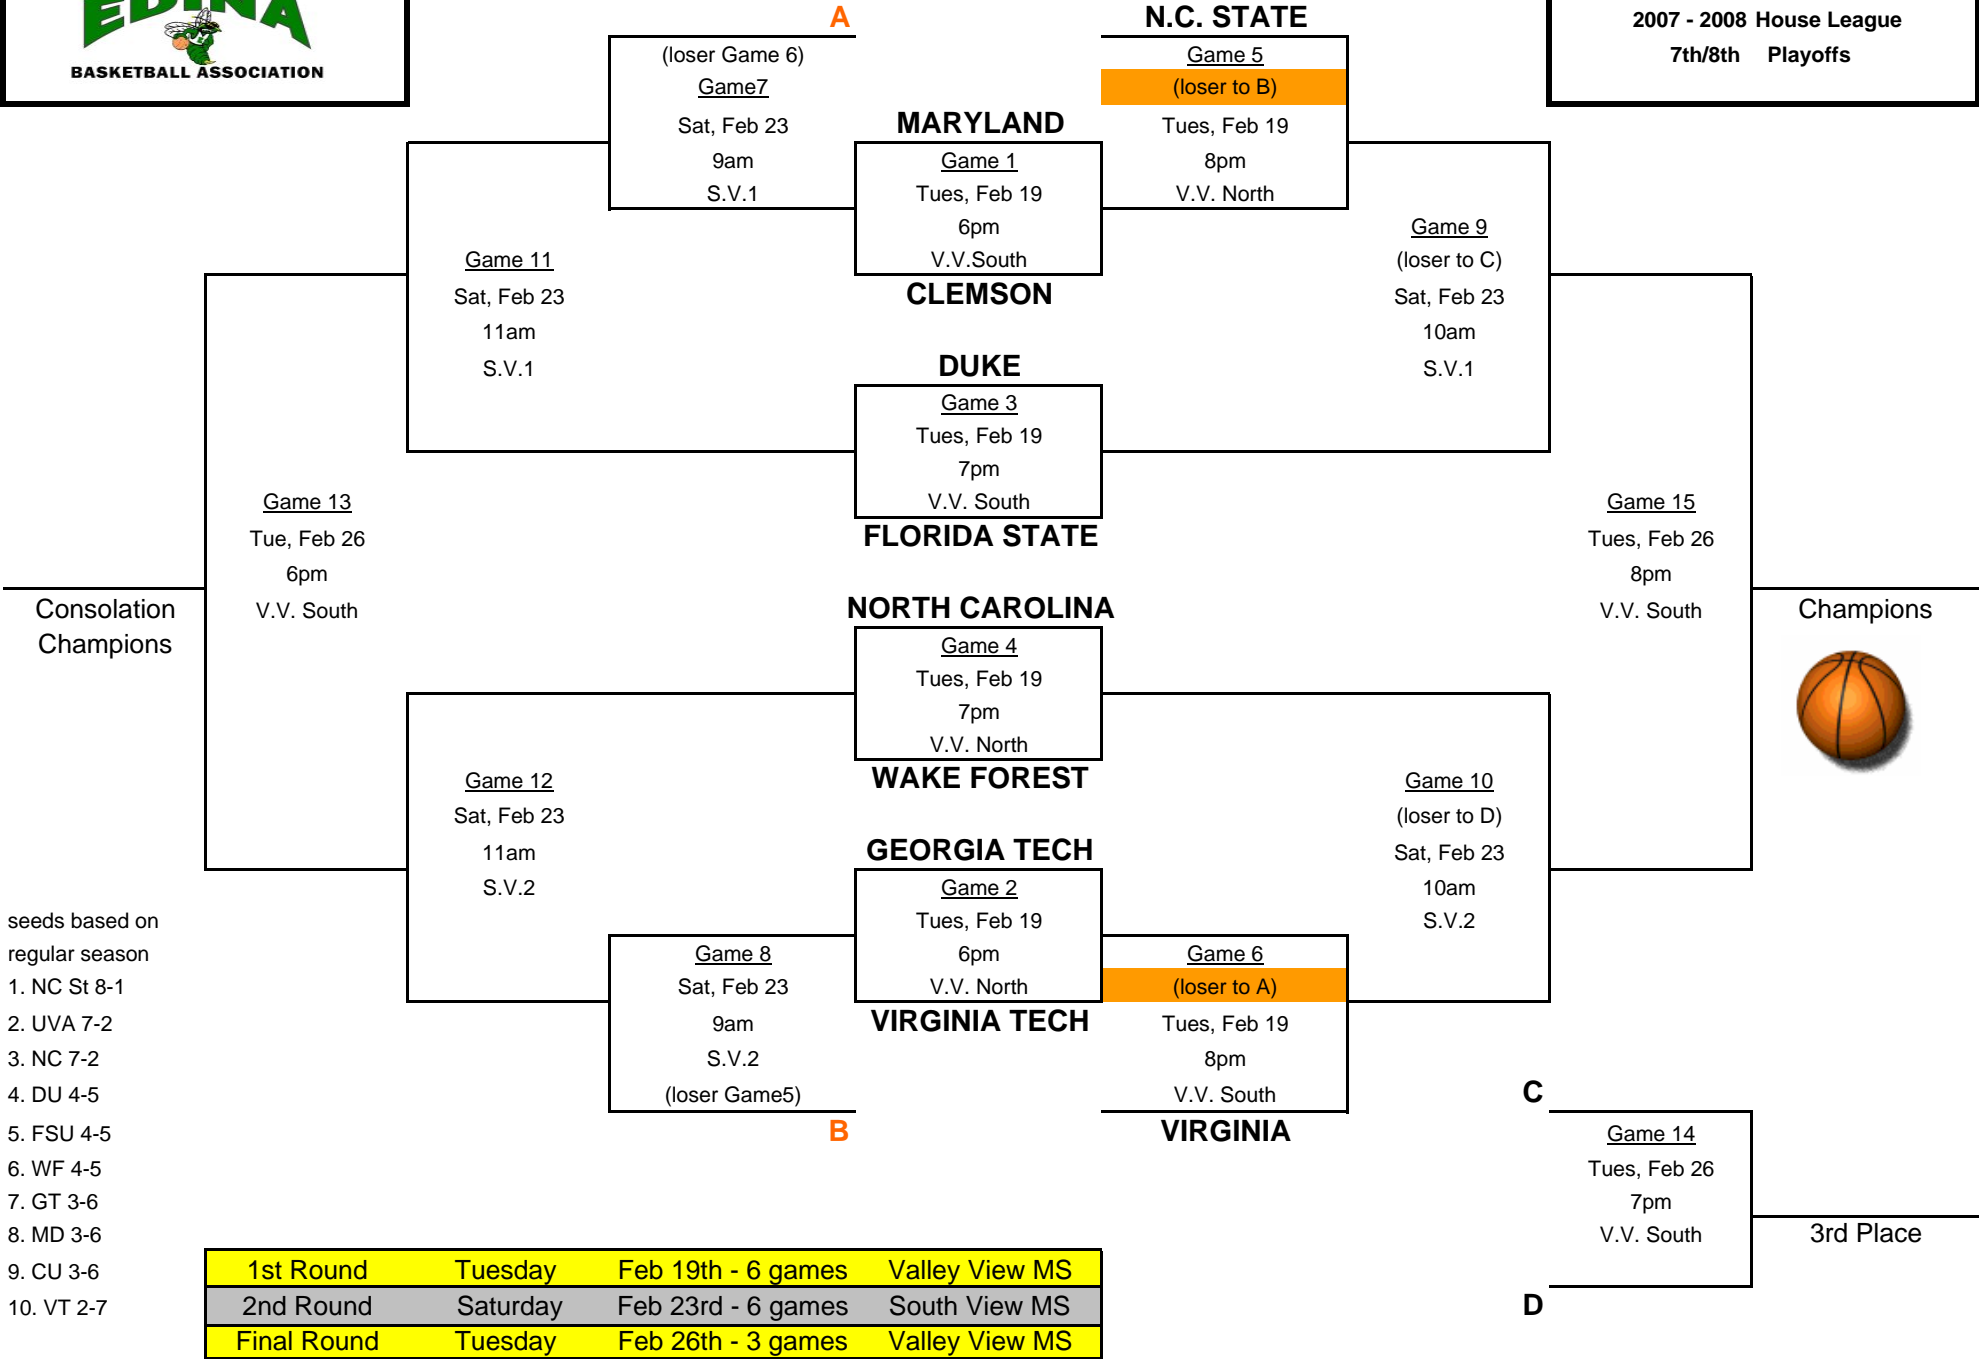

2007 - 2008 House League  
7th/8th Playoffs

- seeds based on regular season
1. NC St 8-1
  2. UVA 7-2
  3. NC 7-2
  4. DU 4-5
  5. FSU 4-5
  6. WF 4-5
  7. GT 3-6
  8. MD 3-6
  9. CU 3-6
  10. VT 2-7